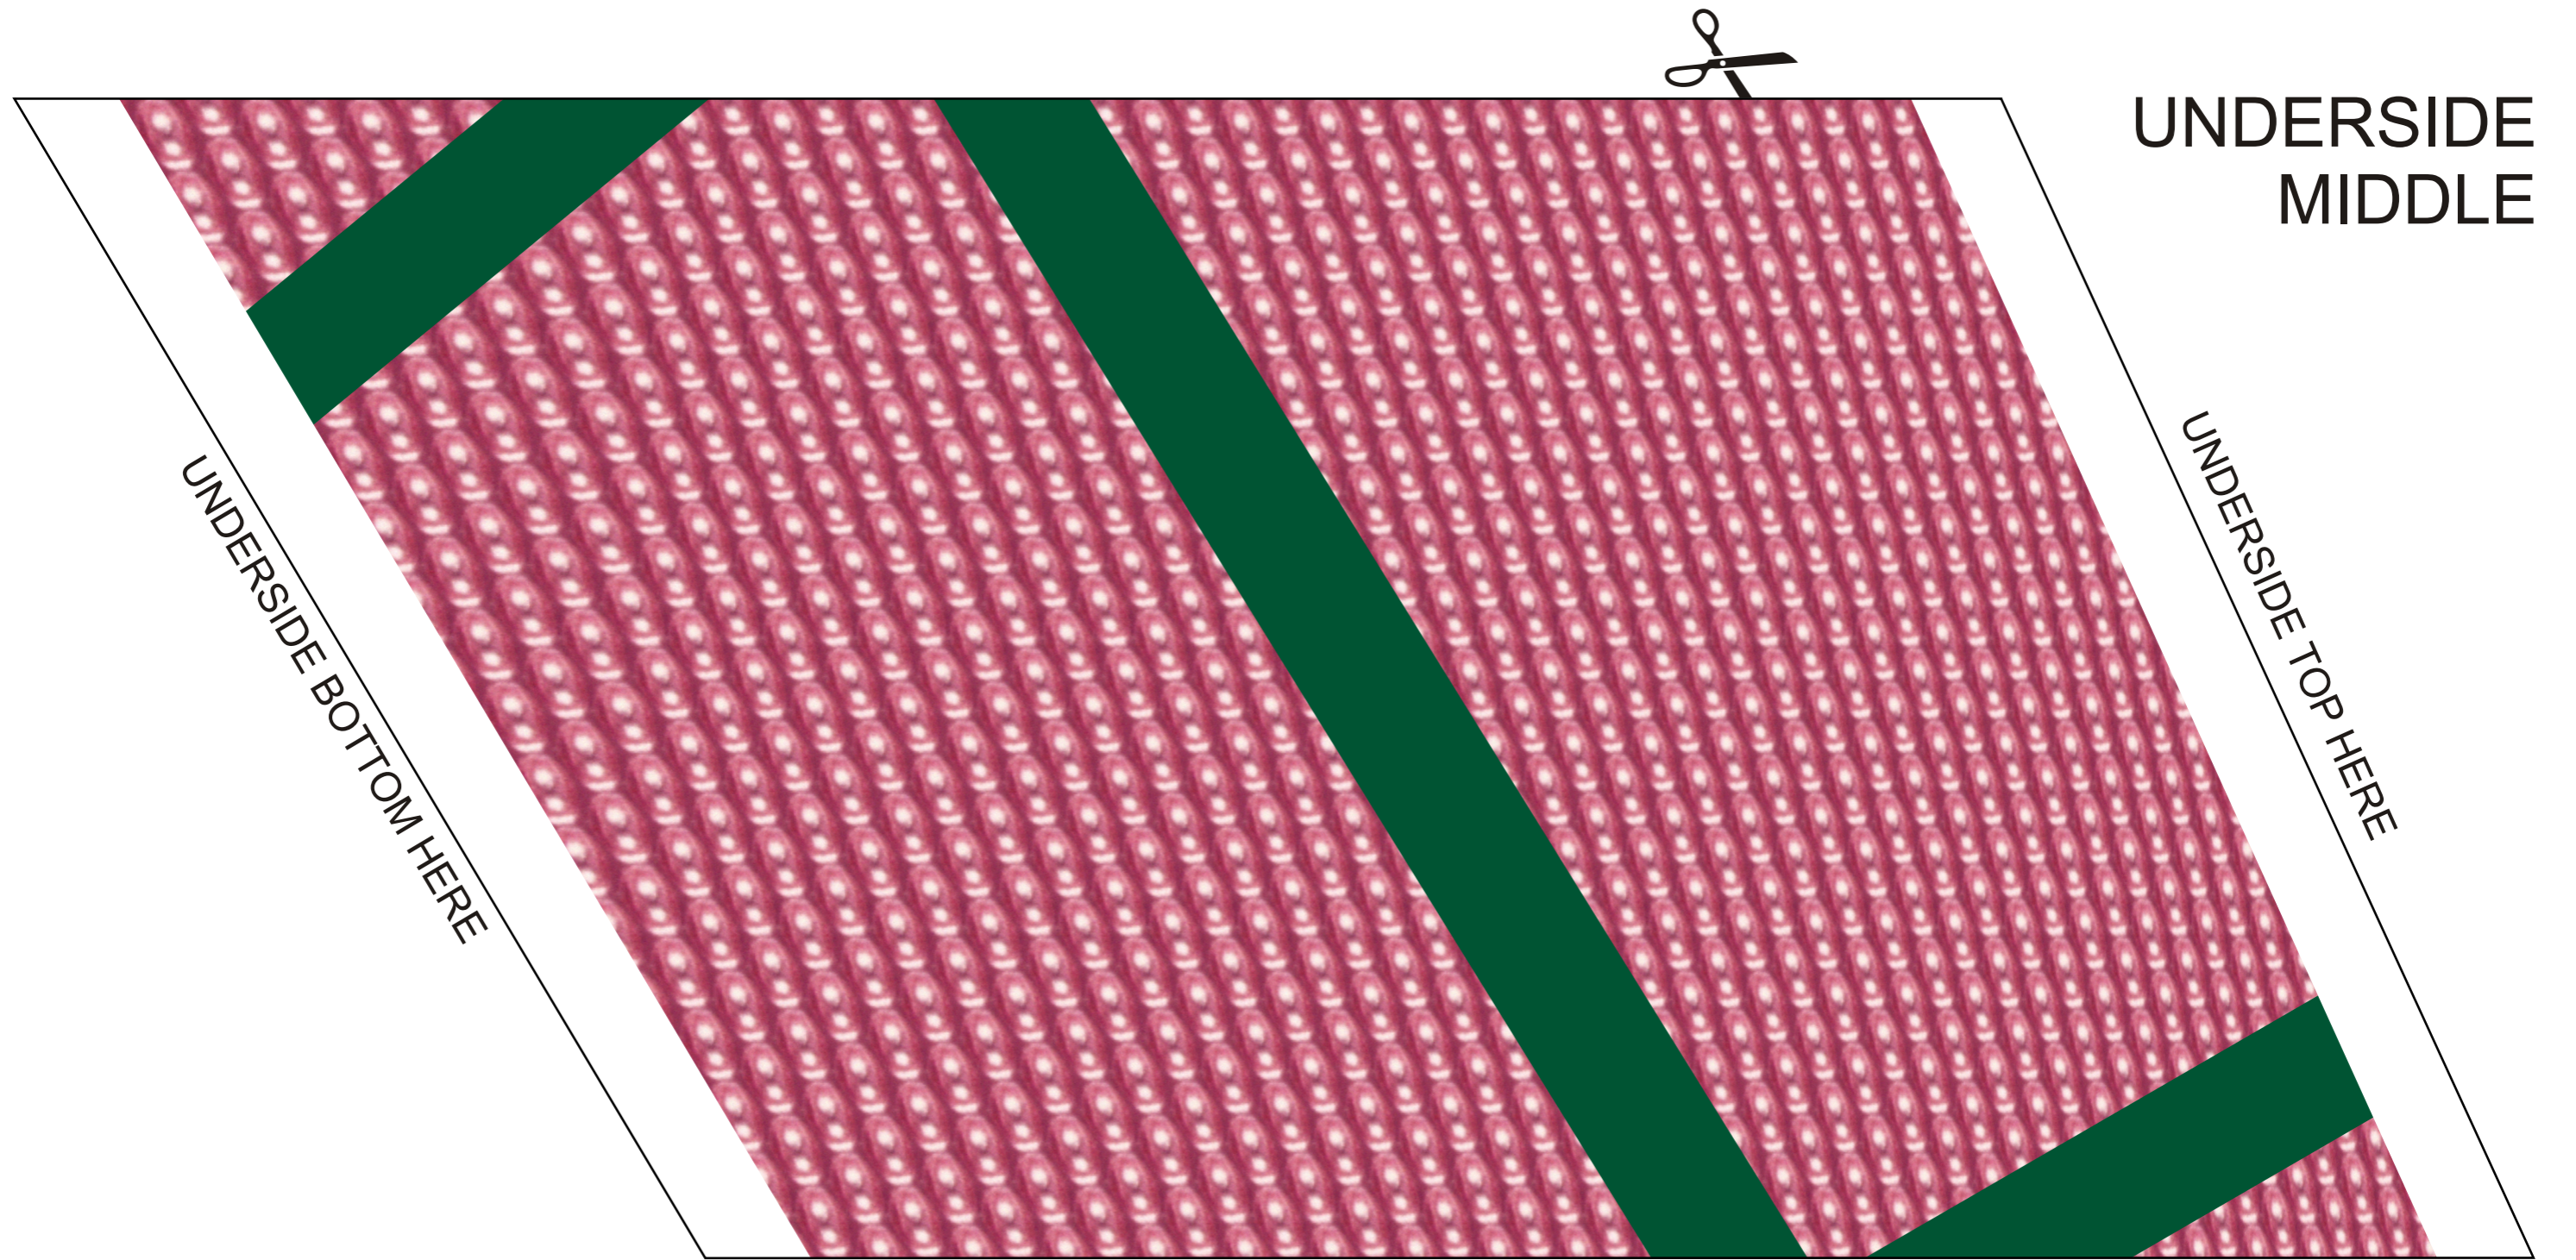

"Back To The Future" - "Mattel Hoverboard" decals - stunt version. File made by Roland Zubcic.

UPSIDE
MIDDLE

"Back To The Future" - "Mattel Hoverboard" decals - stunt version. File made by Roland Zubcic.

UNDERSIDE
TOP

"Back To The Future" - "Mattel Hoverboard" decals - stunt version. File made by Roland Zubcic.

UNDERSIDE
BOTTOM

"Back To The Future" - "Mattel Hoverboard" decals - stunt version. File made by Roland Zubcic.